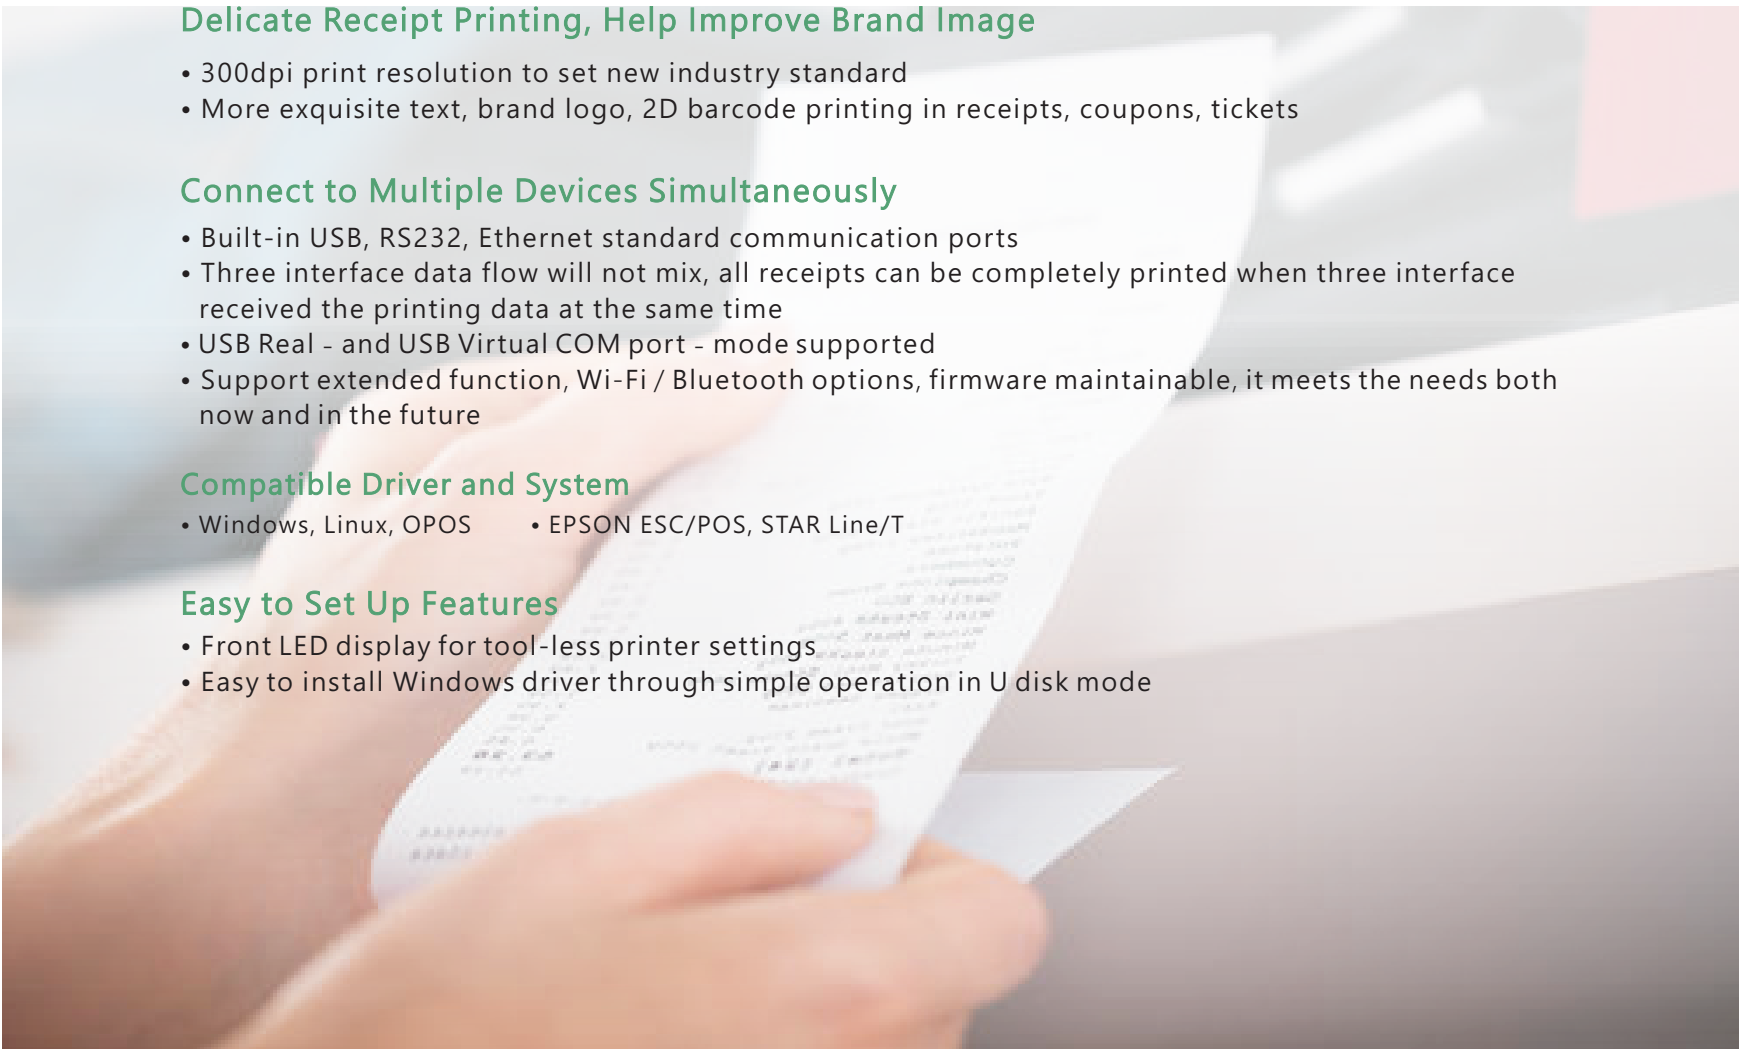

Premium New Generation Receipt Printer GA-S300

Key Features

Advanced Paper-saving Design

- Support 50% more content printed compared with traditional printer in the same page length
- Help reduce paper usage by 30% at least

Delicate Receipt Printing, Help Improve Brand Image

- 300dpi print resolution to set new industry standard
- More exquisite text, brand logo, 2D barcode printing in receipts, coupons, tickets

Connect to Multiple Devices Simultaneously

- Built-in USB, RS232, Ethernet standard communication ports
- Three interface data flow will not mix, all receipts can be completely printed when three interface received the printing data at the same time
- USB Real - and USB Virtual COM port - mode supported
- Support extended function, Wi-Fi / Bluetooth options, firmware maintainable, it meets the needs both now and in the future

Premium New Generation Receipt Printer GA-S300

Model	GA-S300
Print Method	Direct thermal line
Emulation	ESC/POS & Line/T
Paper width	80mm
Print width	63/72mm
Resolution	300dpi
Paper roll	75mm diameter max.
Print speed	200mm/s(max)
Paper thickness	0.06~0.08mm
Interface	Serial+USB+Ethernet (Standard), WiFi/Bluetooth (Optional)
Barcode type	UPC-A/UPC-E/JAN13(EAN13)/JAN8(EAN8)CODE39/ ITF/CODABAR/CODE93/CODE128/QRCODE
Power supply	DC 24V 2.5A
Cash drawer	DC 24V 1A
Print head life	150km
Auto cutter life	1 million cuts
Operating system	Support Windows/Linux/OPOS driver
Net Weight	1.23KG
Dimension	160 x 132 x 123mm